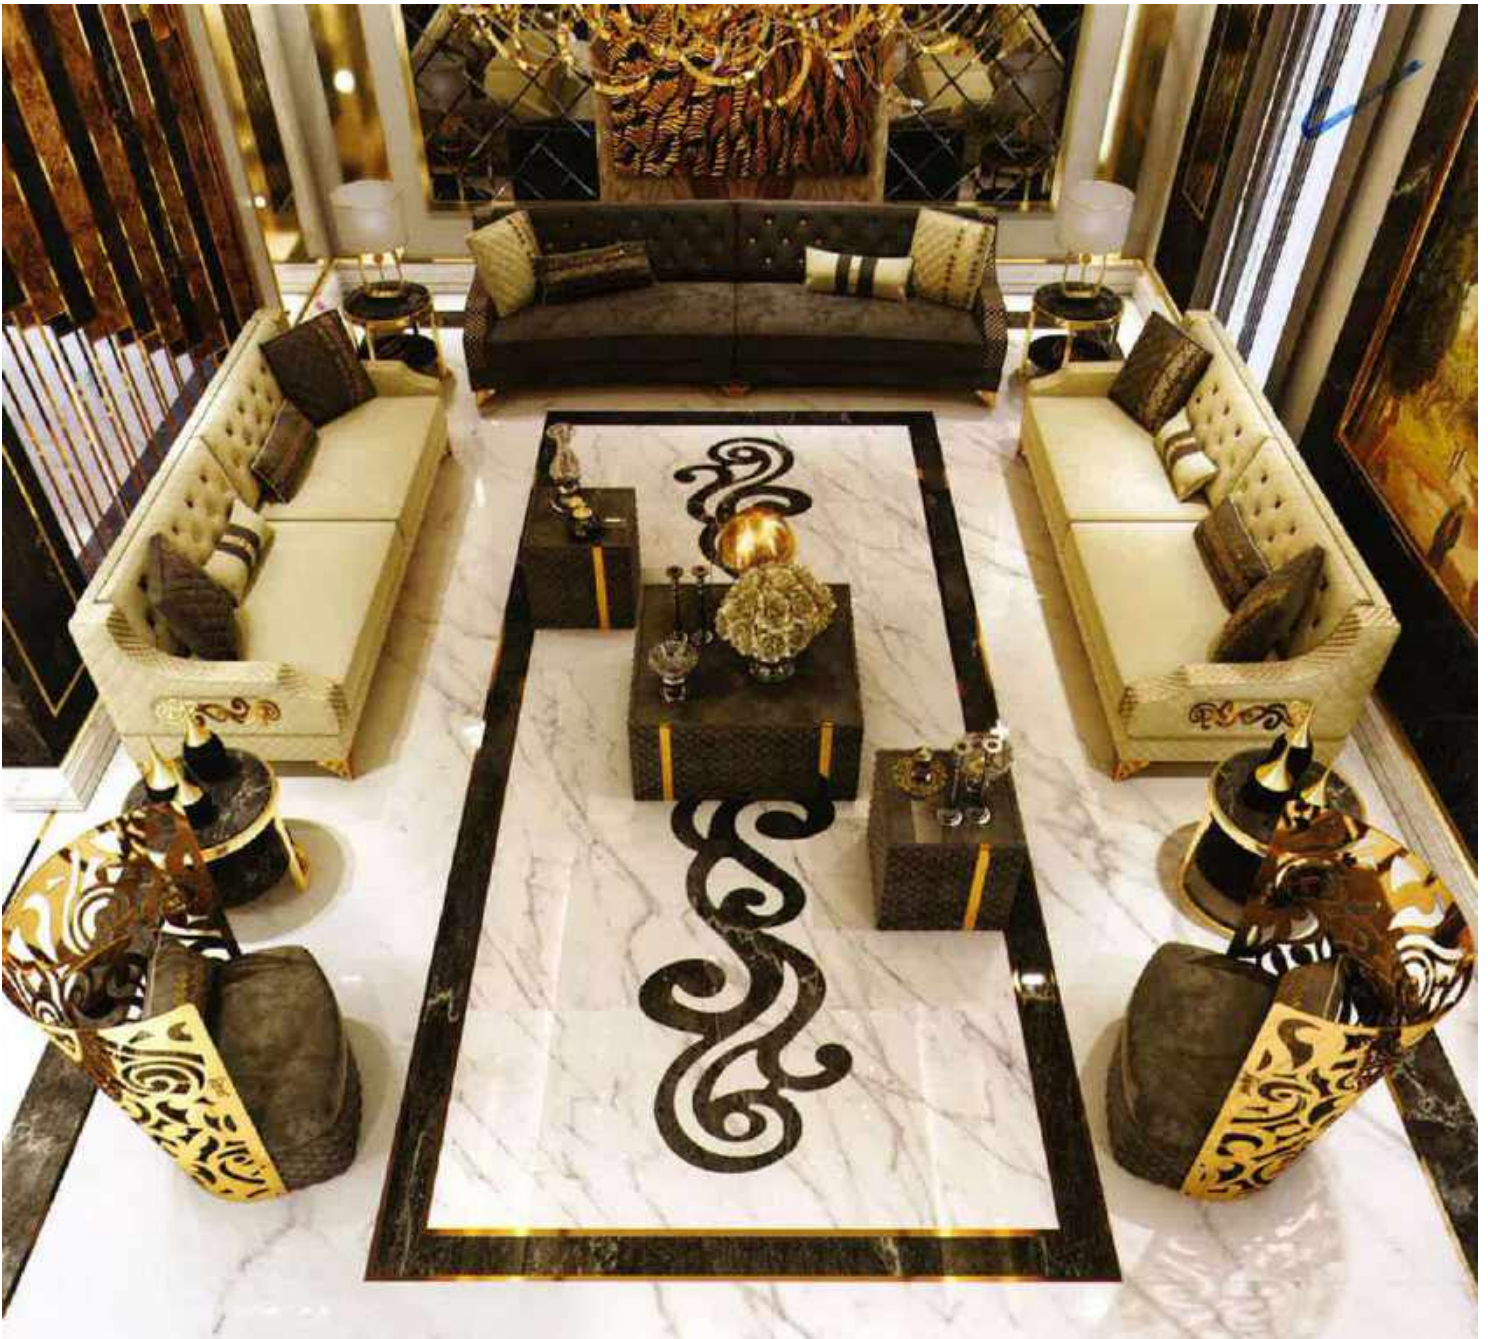

In the İnci Flower Sofa Set, functional features that will meet user expectations are combined with an aesthetic appearance and presented to the taste.

The short part of the product is upholstered with plain fabric and has a custom gold-colored button feature. In addition, the side arms have a very developed Italian model, and also high legs are used because they provide easy cleaning and offer a more modern appearance.