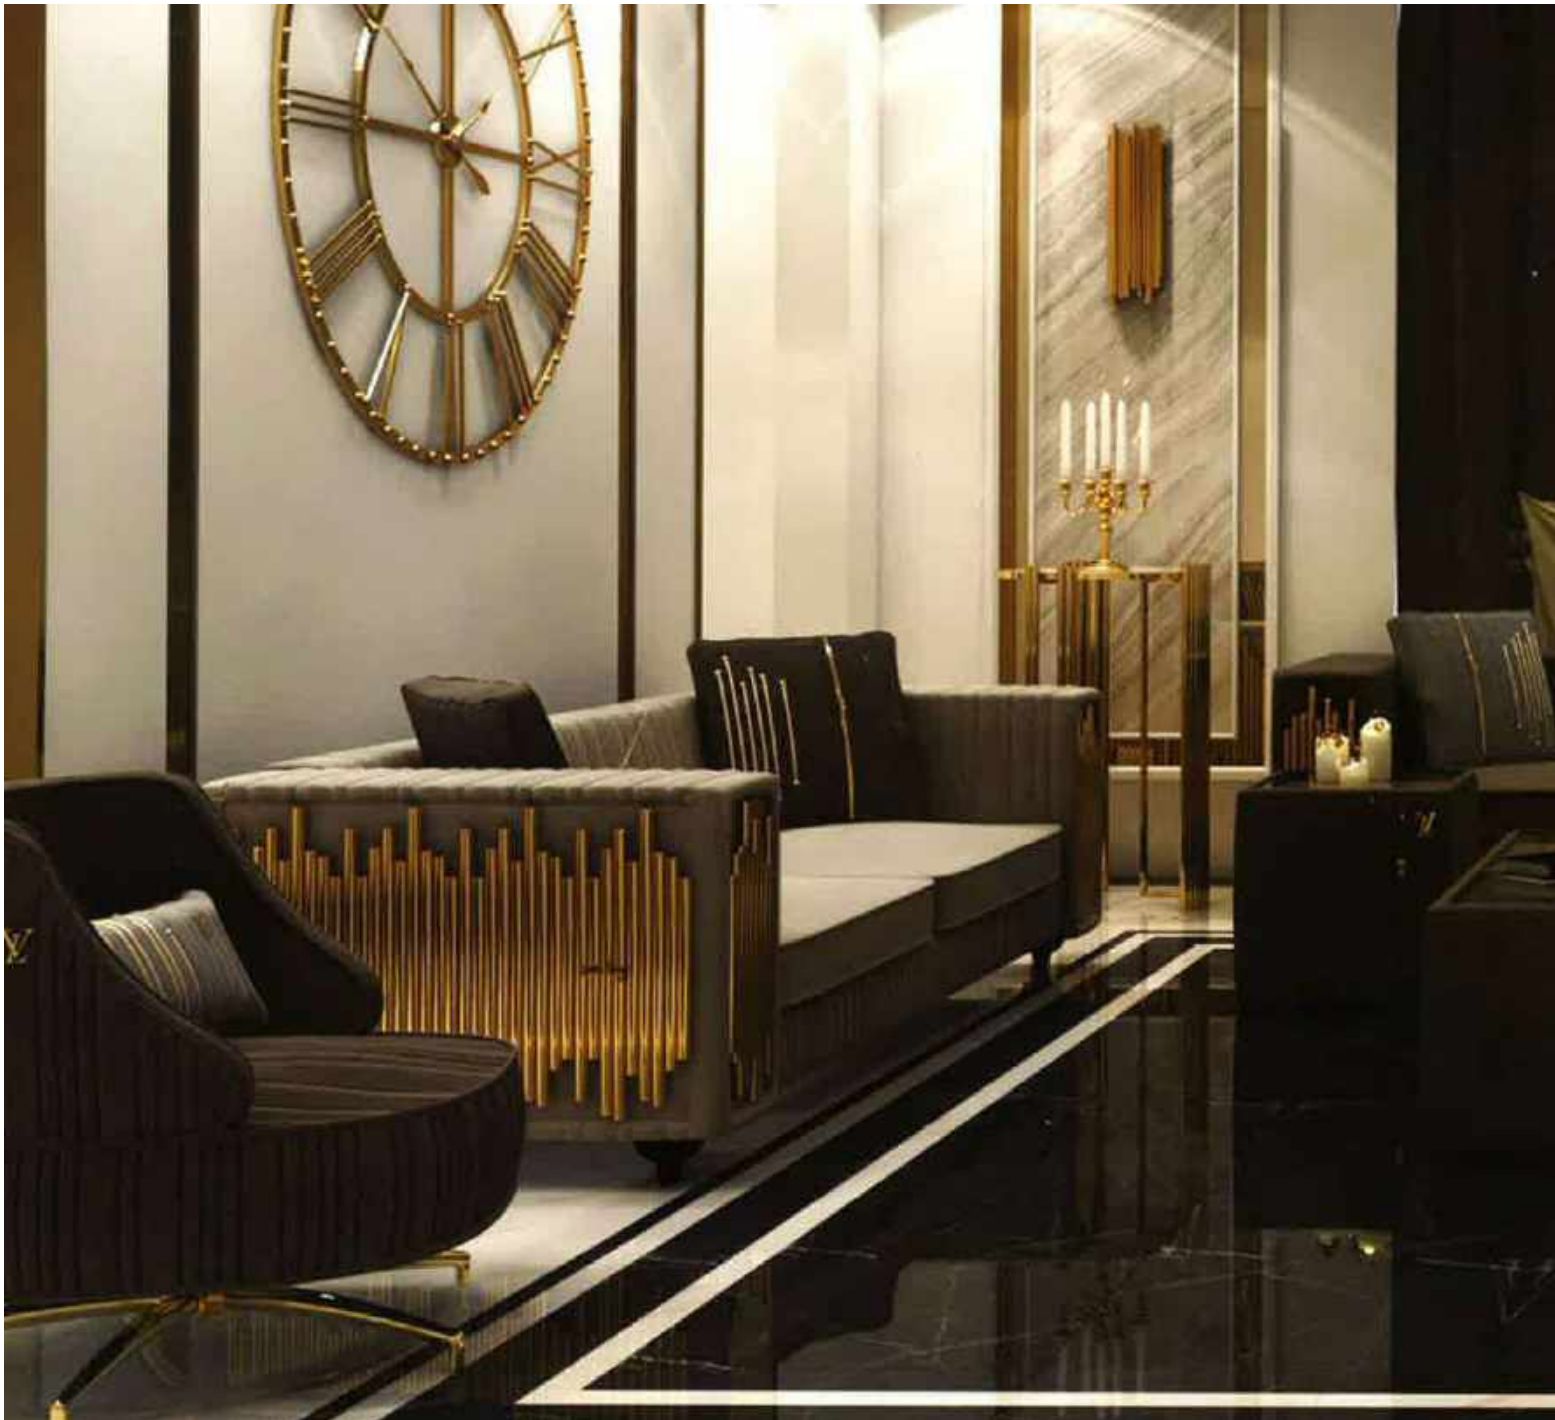

Welcome to 2020 Product Catalogue.

Our new model, which stands out with its modern structure, is functionally capable of meeting the consumer needs in the best way.