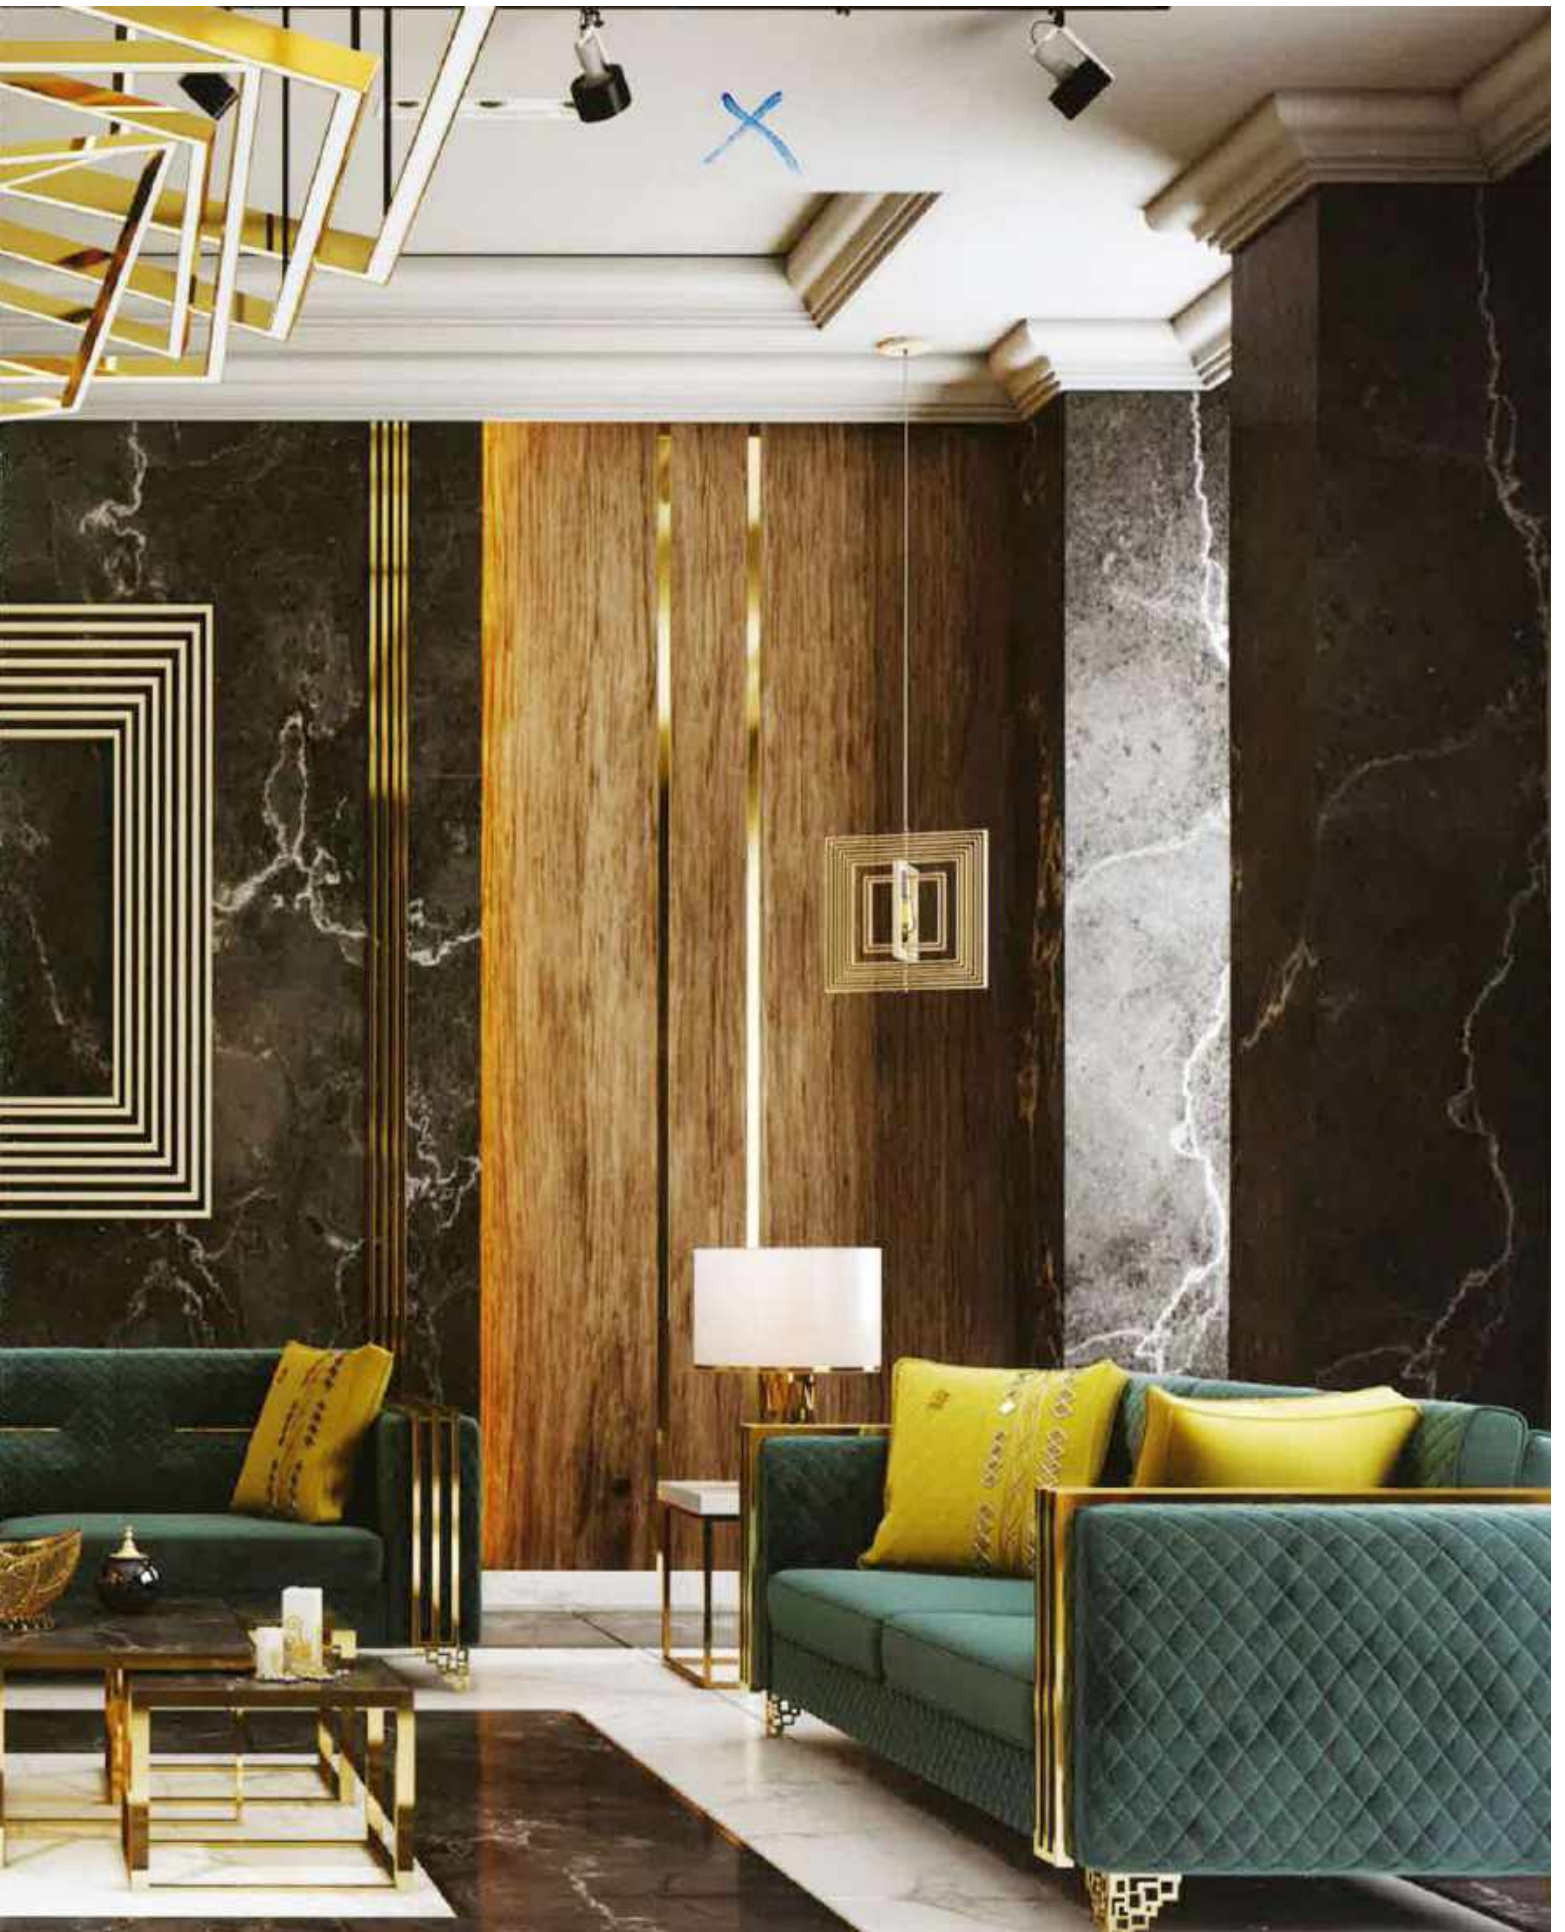

Welcome to 2020 Product Catalogue.

Our new model, which stands out with its modern structure, is functionally capable of meeting the consumer needs in the best way.

U Sofa

U Sofa Set is visually supported by using gold-colored metal accessories on the arm sides of the triple sofa and a button on the back.