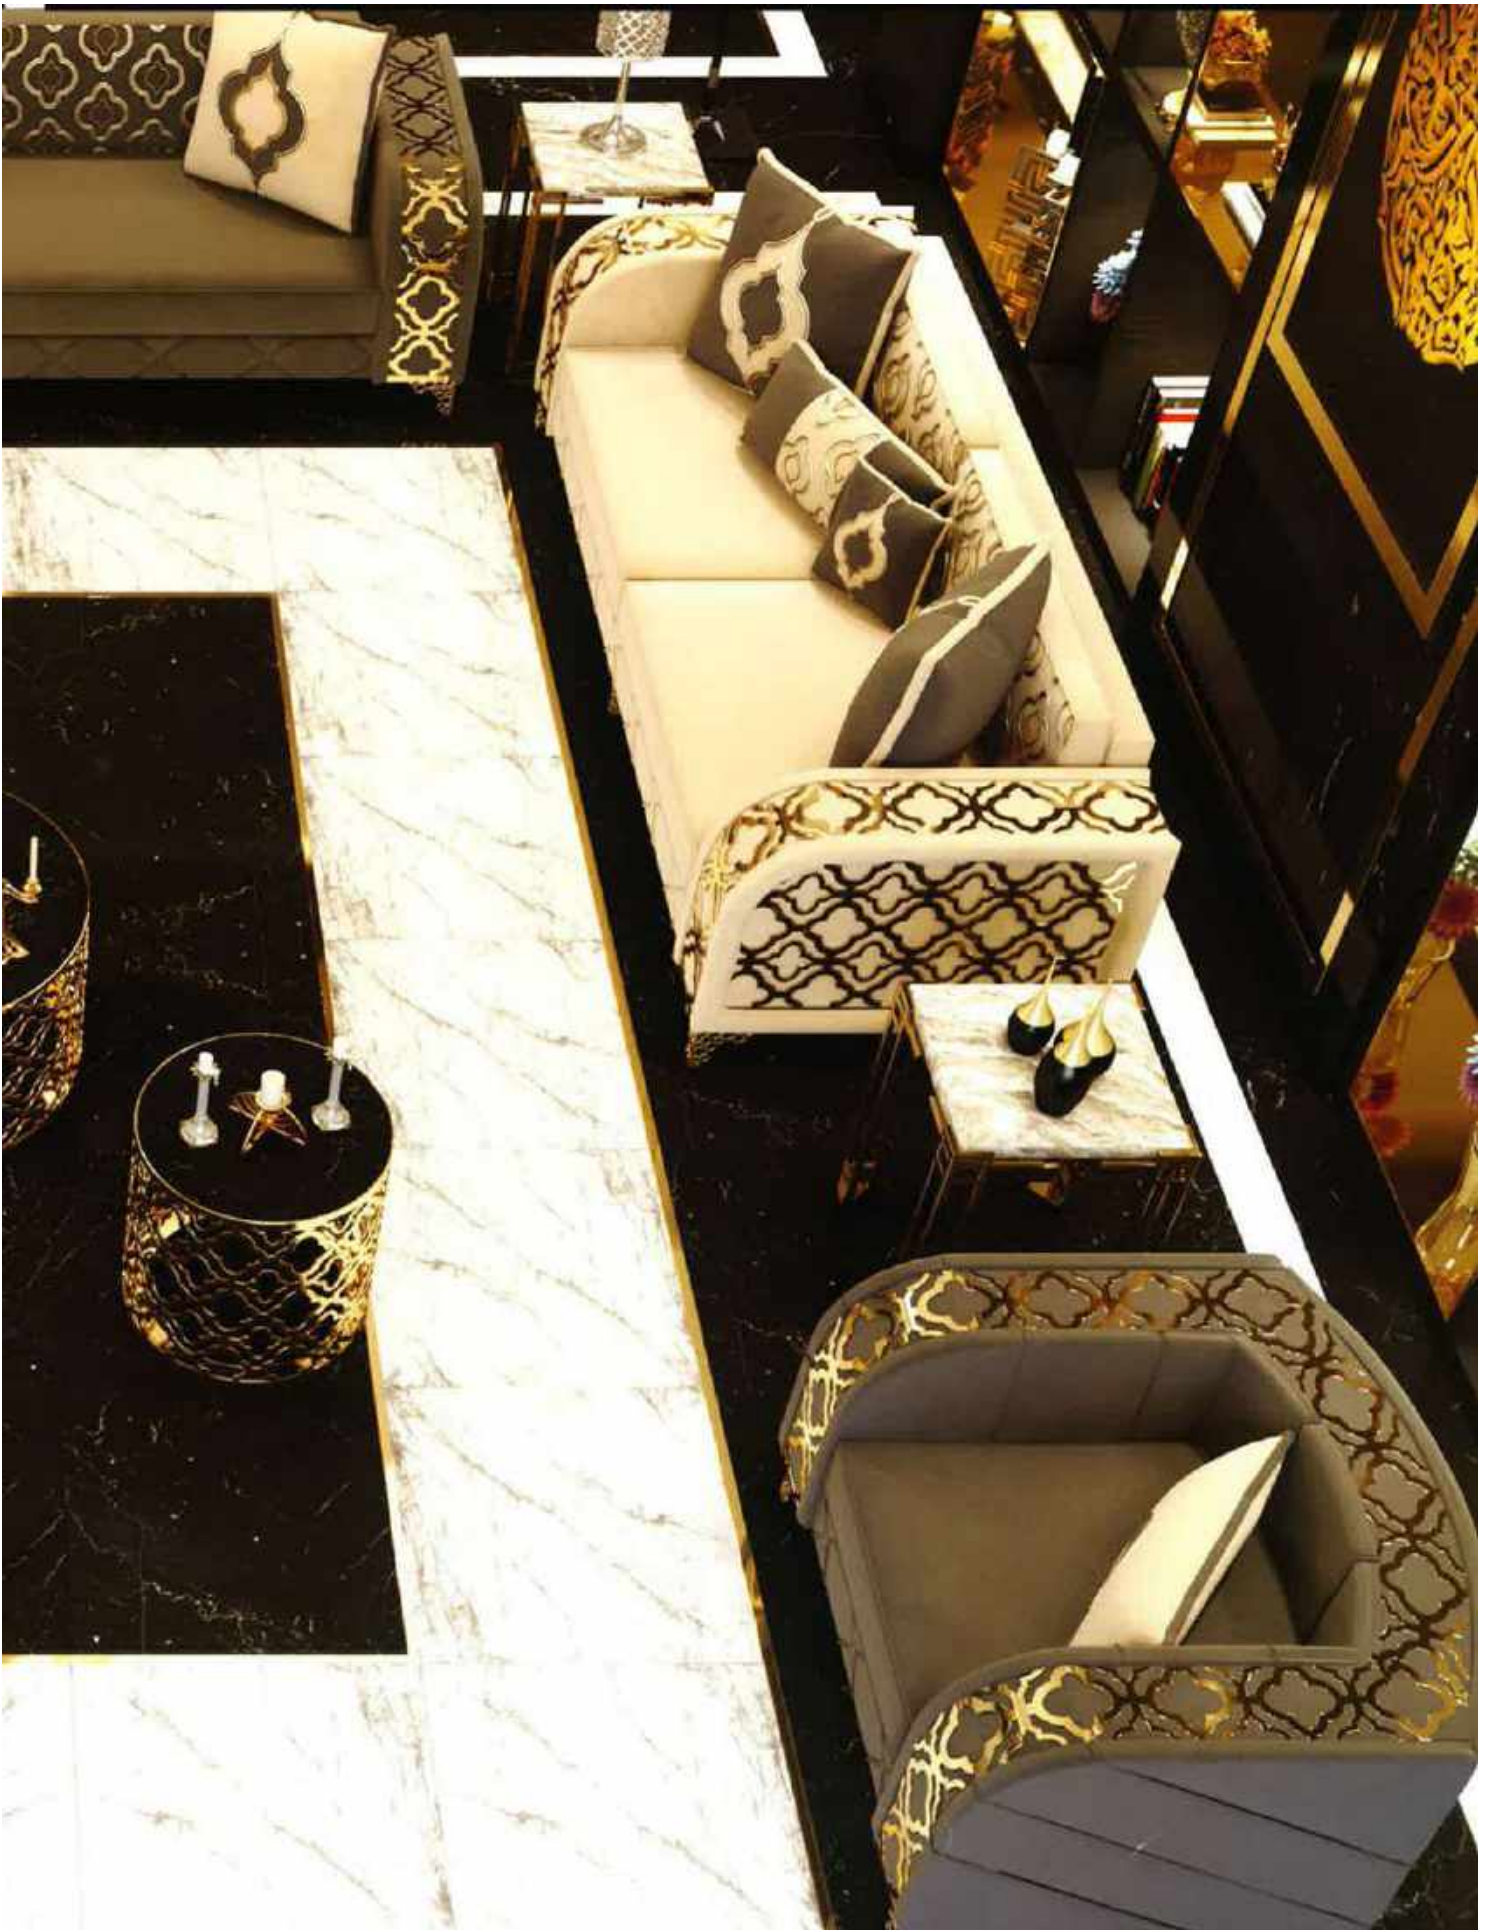

Welcome to 2020 Product Catalogue.

Our new model, which stands out with its modern structure, is functionally capable of meeting the consumer needs in the best way.

Arabisk Koltuk (Arabisk Sofa)

In the Arabisk Sofa Set, functional features that meet the user expectations are combined with an aesthetic appearance and presented to the appreciation. The short part of the product is upholstered with plain fabric and has a custom gold-colored button feature. In addition, the side arms have a very developed Italian model, and also high legs are used because they provide easy cleaning and offer a more modern appearance.