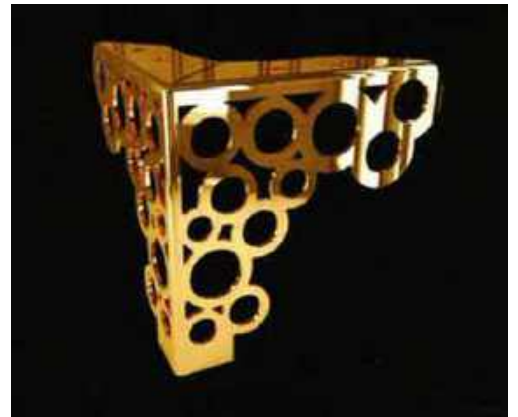

Audi Sofa

The functional features that will meet the expectations of the users in the Audi Sofa Set are combined with an aesthetic appearance and presented to the likes. The sort part of the product is upholstered with plain fabric and has a button feature that can be used in metal gold color.

In addition, the side arms have a very advanced Italian model, and also high feet have been used for the reason that they are easy to clean and offer a more modern appearance.