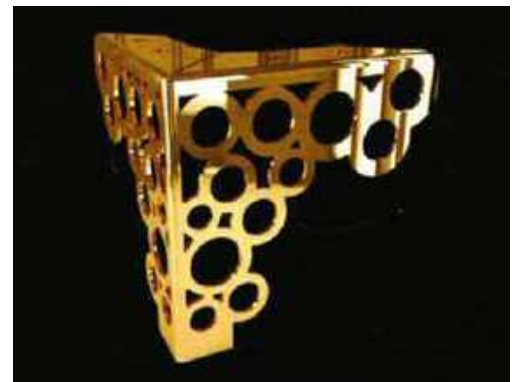

Mayar Sofa

Functional features that will meet user expectations in Mayar Sofa Set are combined with an aesthetic appearance and presented to the tastes.

The sort part of the product is upholstered with plain fabric and has a button feature that can be used in metal gold color.

In addition, the side arms have a very developed Italian model, in addition, high feet are used to provide convenience in cleaning and provide a more modern appearance.