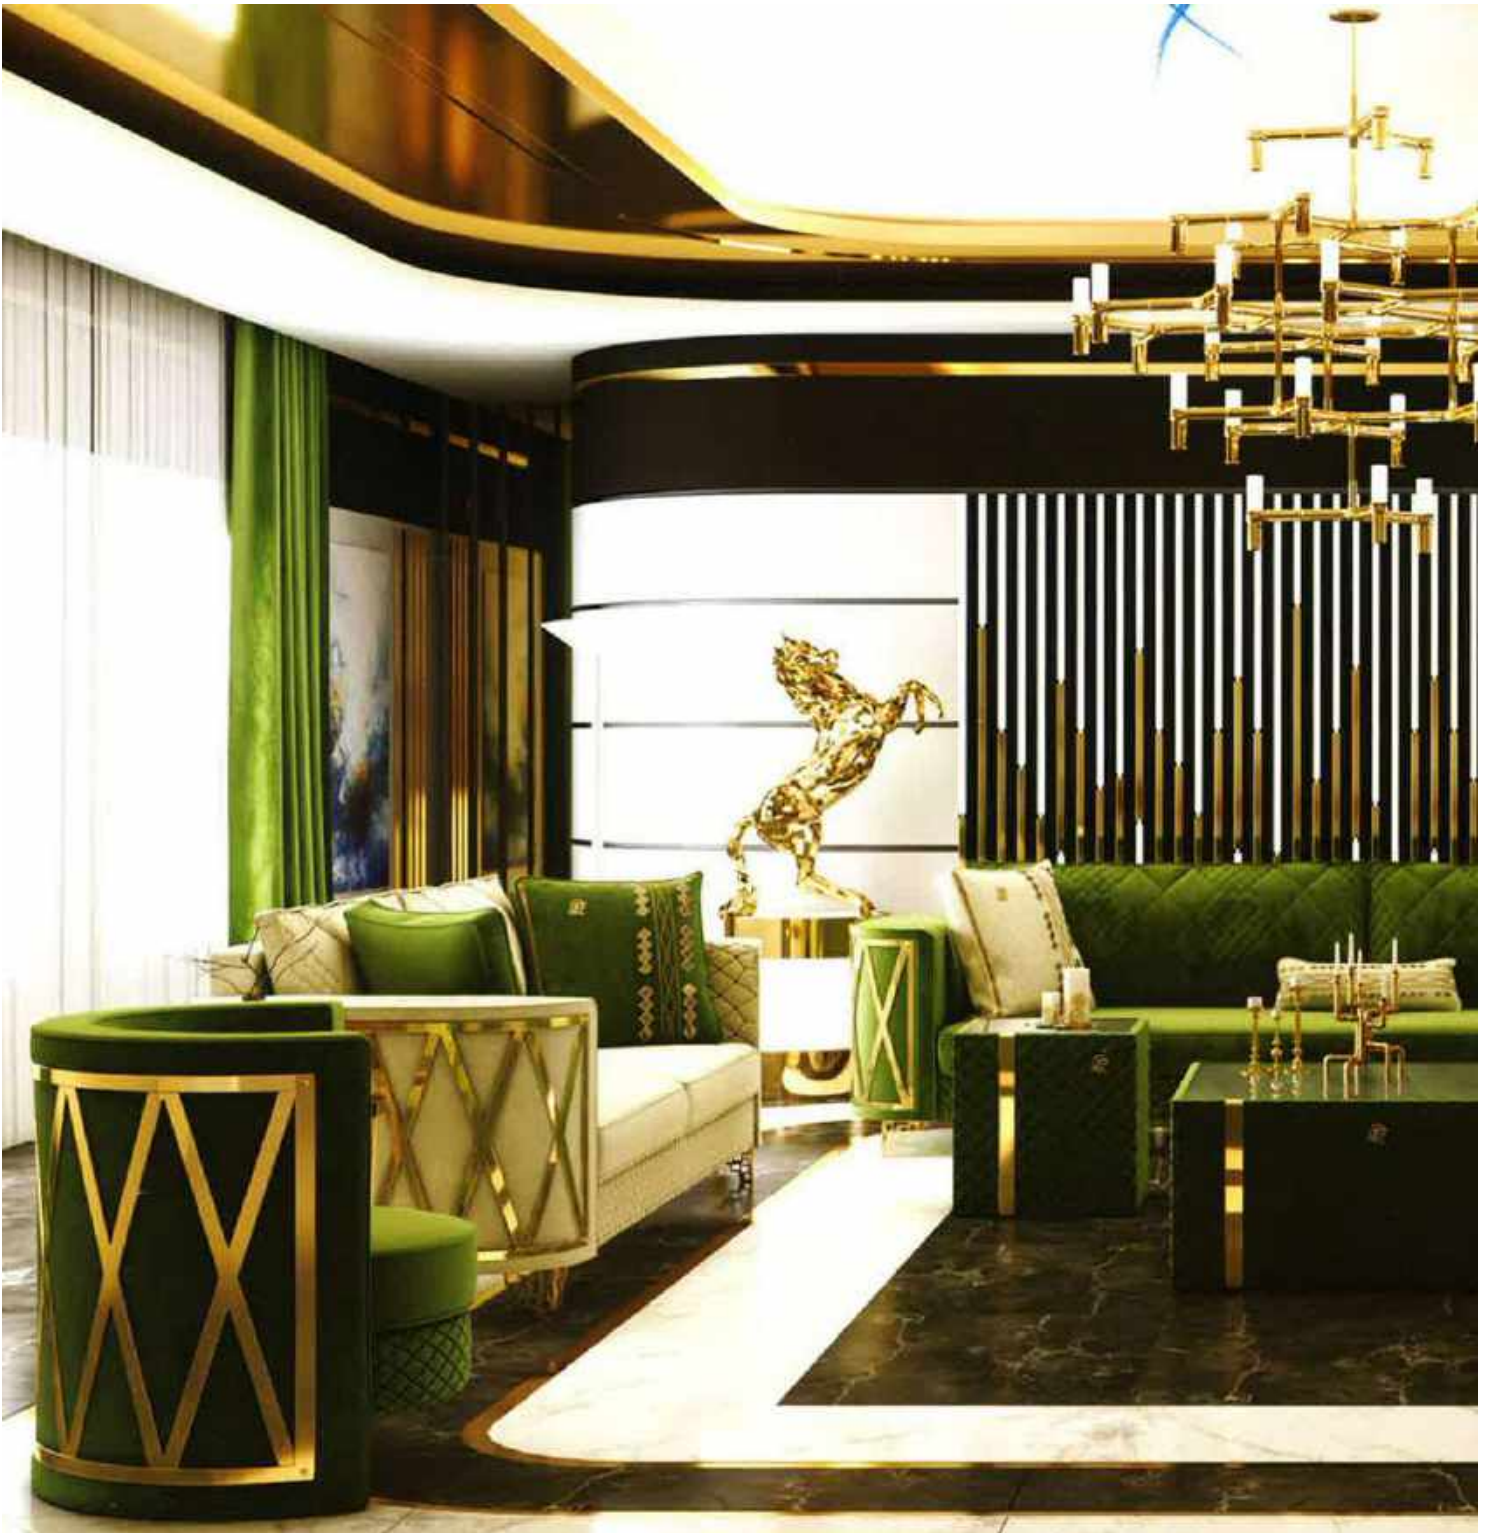

Rotana Sofa

Is a model designed according to the needs of the customers and it is a product that will add beauty to the seats you make.

Quality is important for everyone, and it is important for us at the same time. New design is always our priority. Therefore, we believe that it is a very successful model that many people can choose.