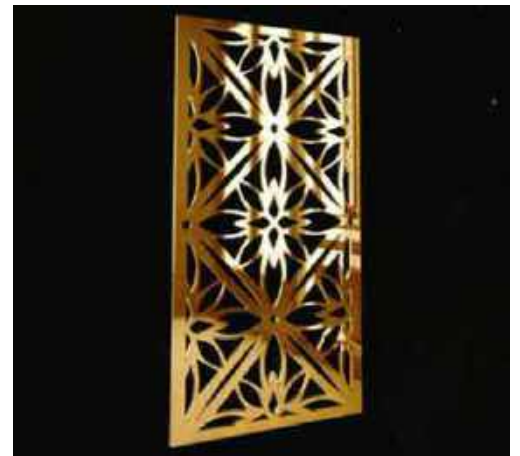

Ikea Sofa

Functional features that will meet user expectations in Ikea Sofa Set are combined with an aesthetic appearance and presented to the taste.

The sort part of the product is upholstered with plain fabric and has a button feature that can be used in metal gold color.

In addition, the side arms have a very developed Italian model, and also high feet are used because they provide ease of cleaning and offer a more modern appearance.